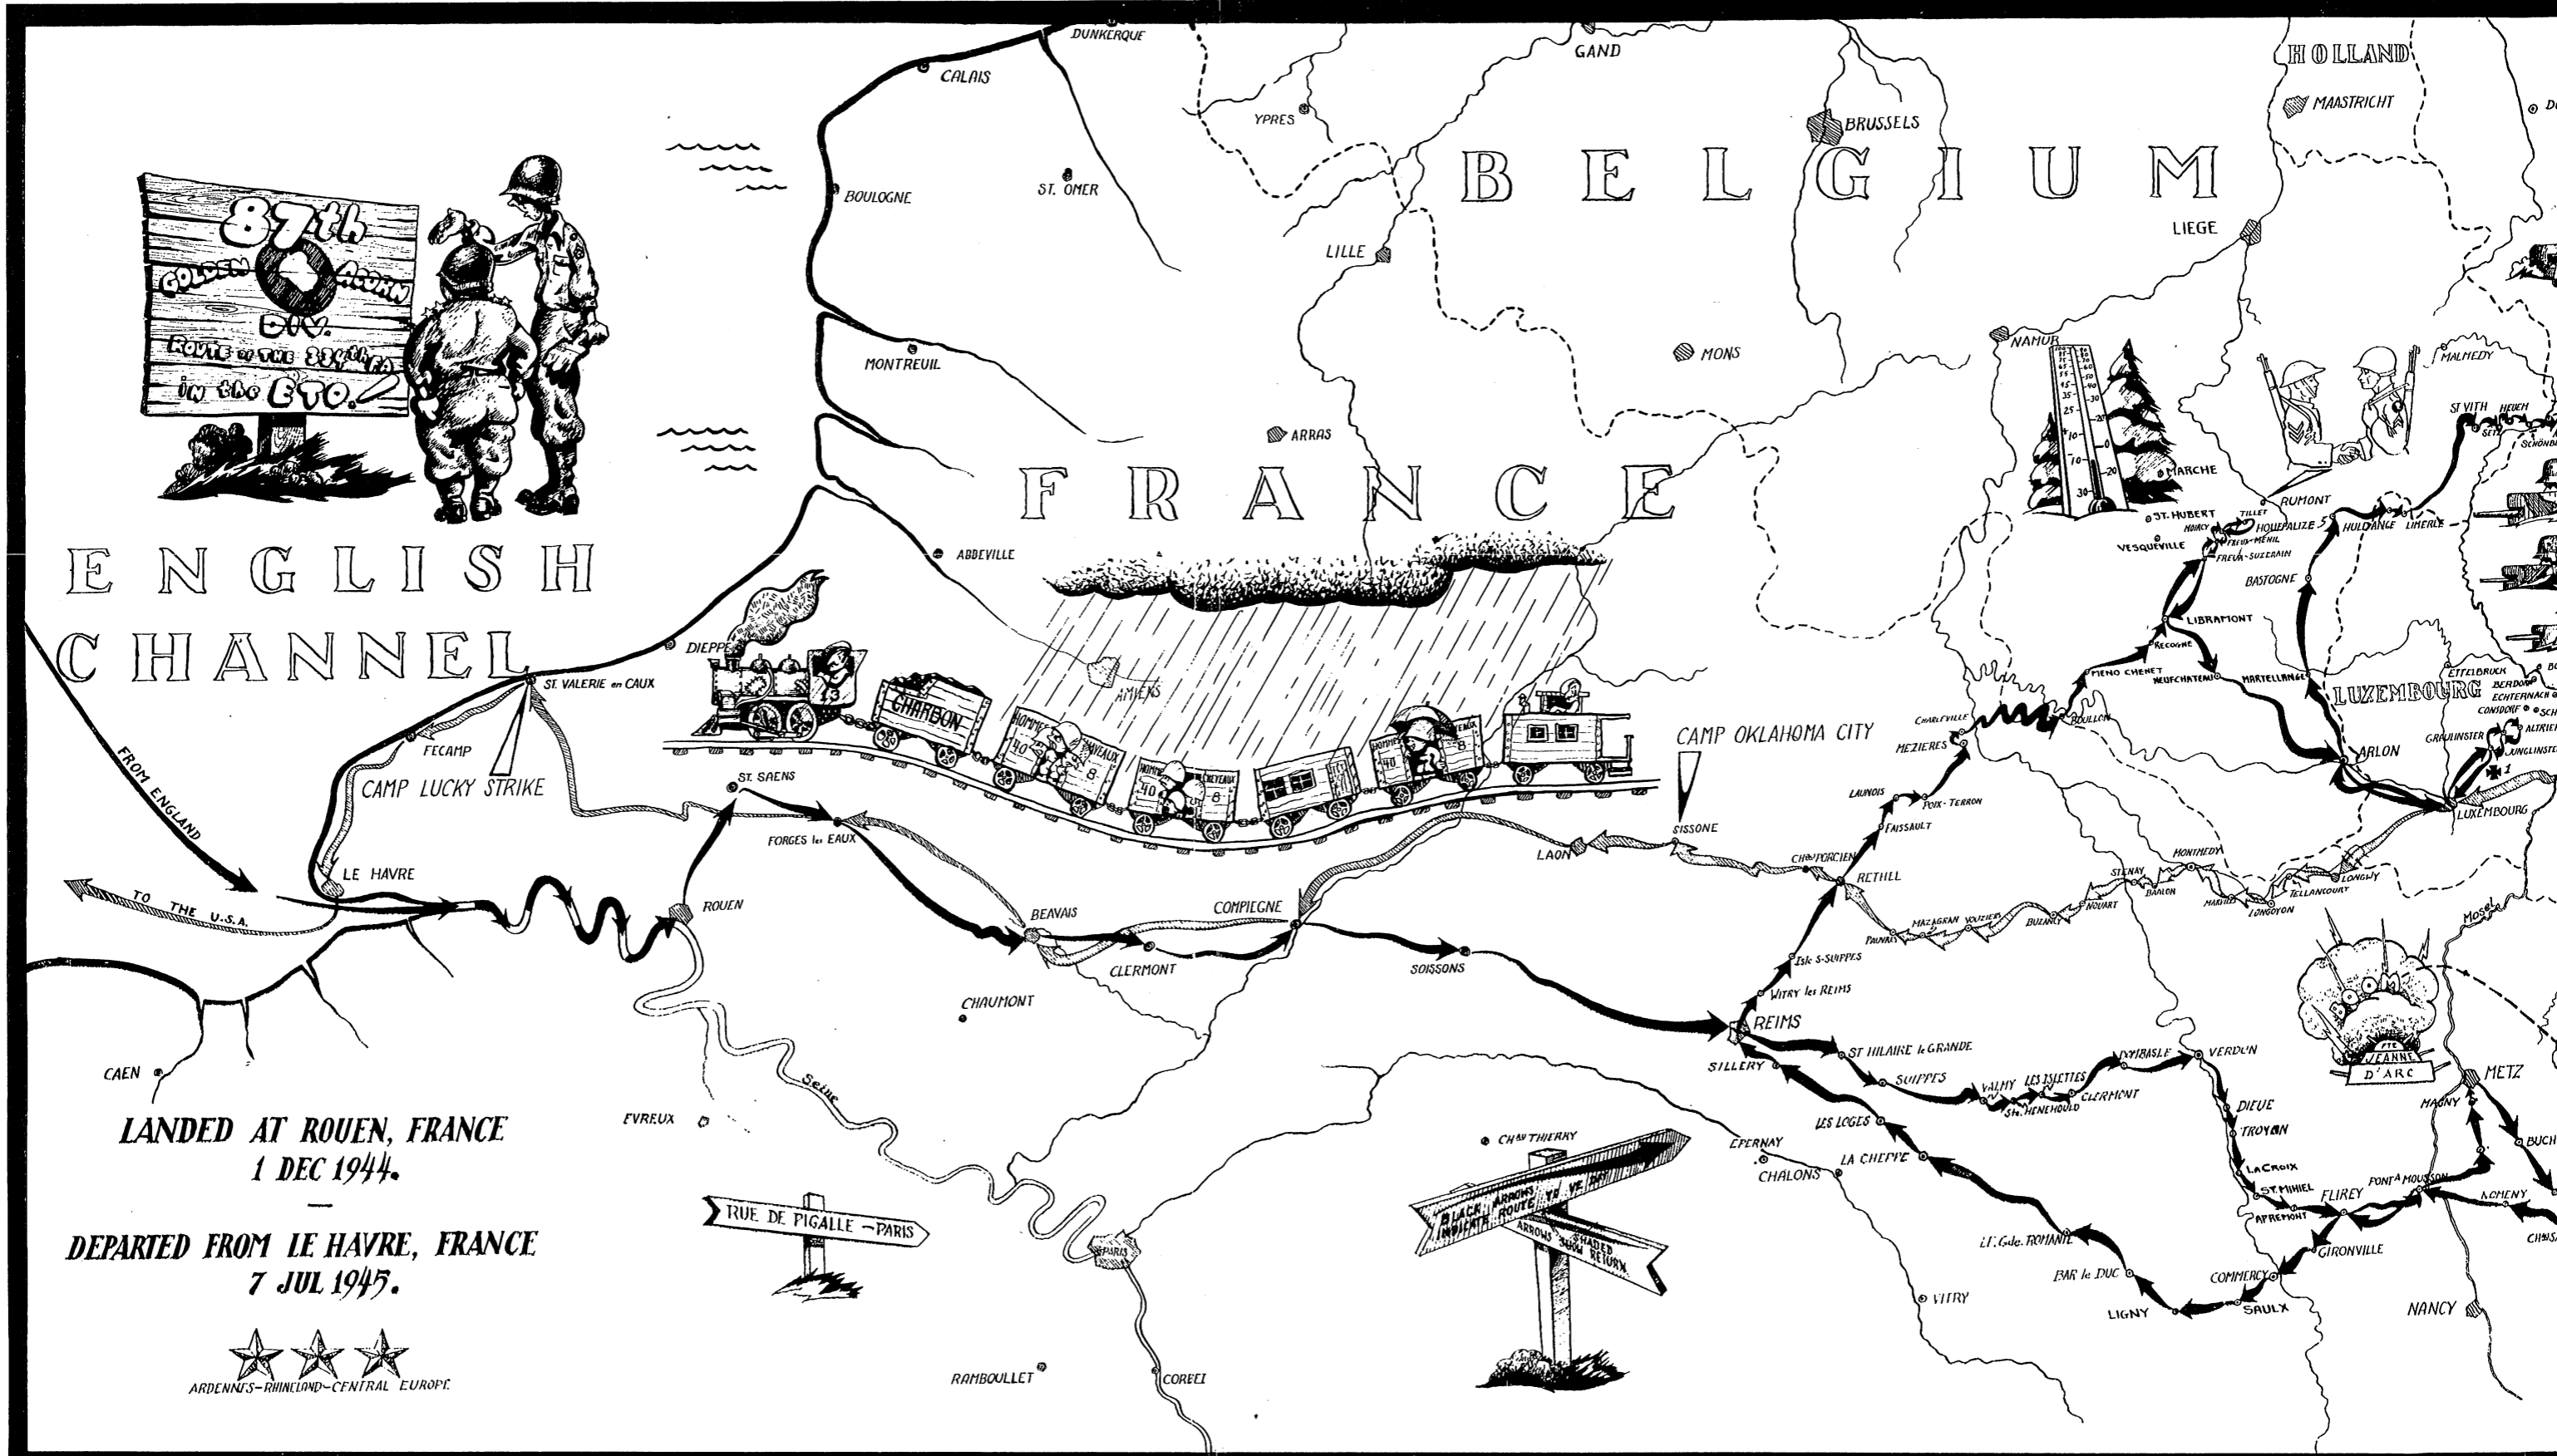

ENGLISH CHANNEL

LANDED AT ROUEN, FRANCE
1 DEC 1944.

DEPARTED FROM LE HAVRE, FRANCE
7 JUL 1945.

ELEMENTS OF DIV.
CONTACTED RED
ARMY 12 MAY 1945.

CZECHO-
SLOVAKIA

G E R M A N Y

KAMMERAD!