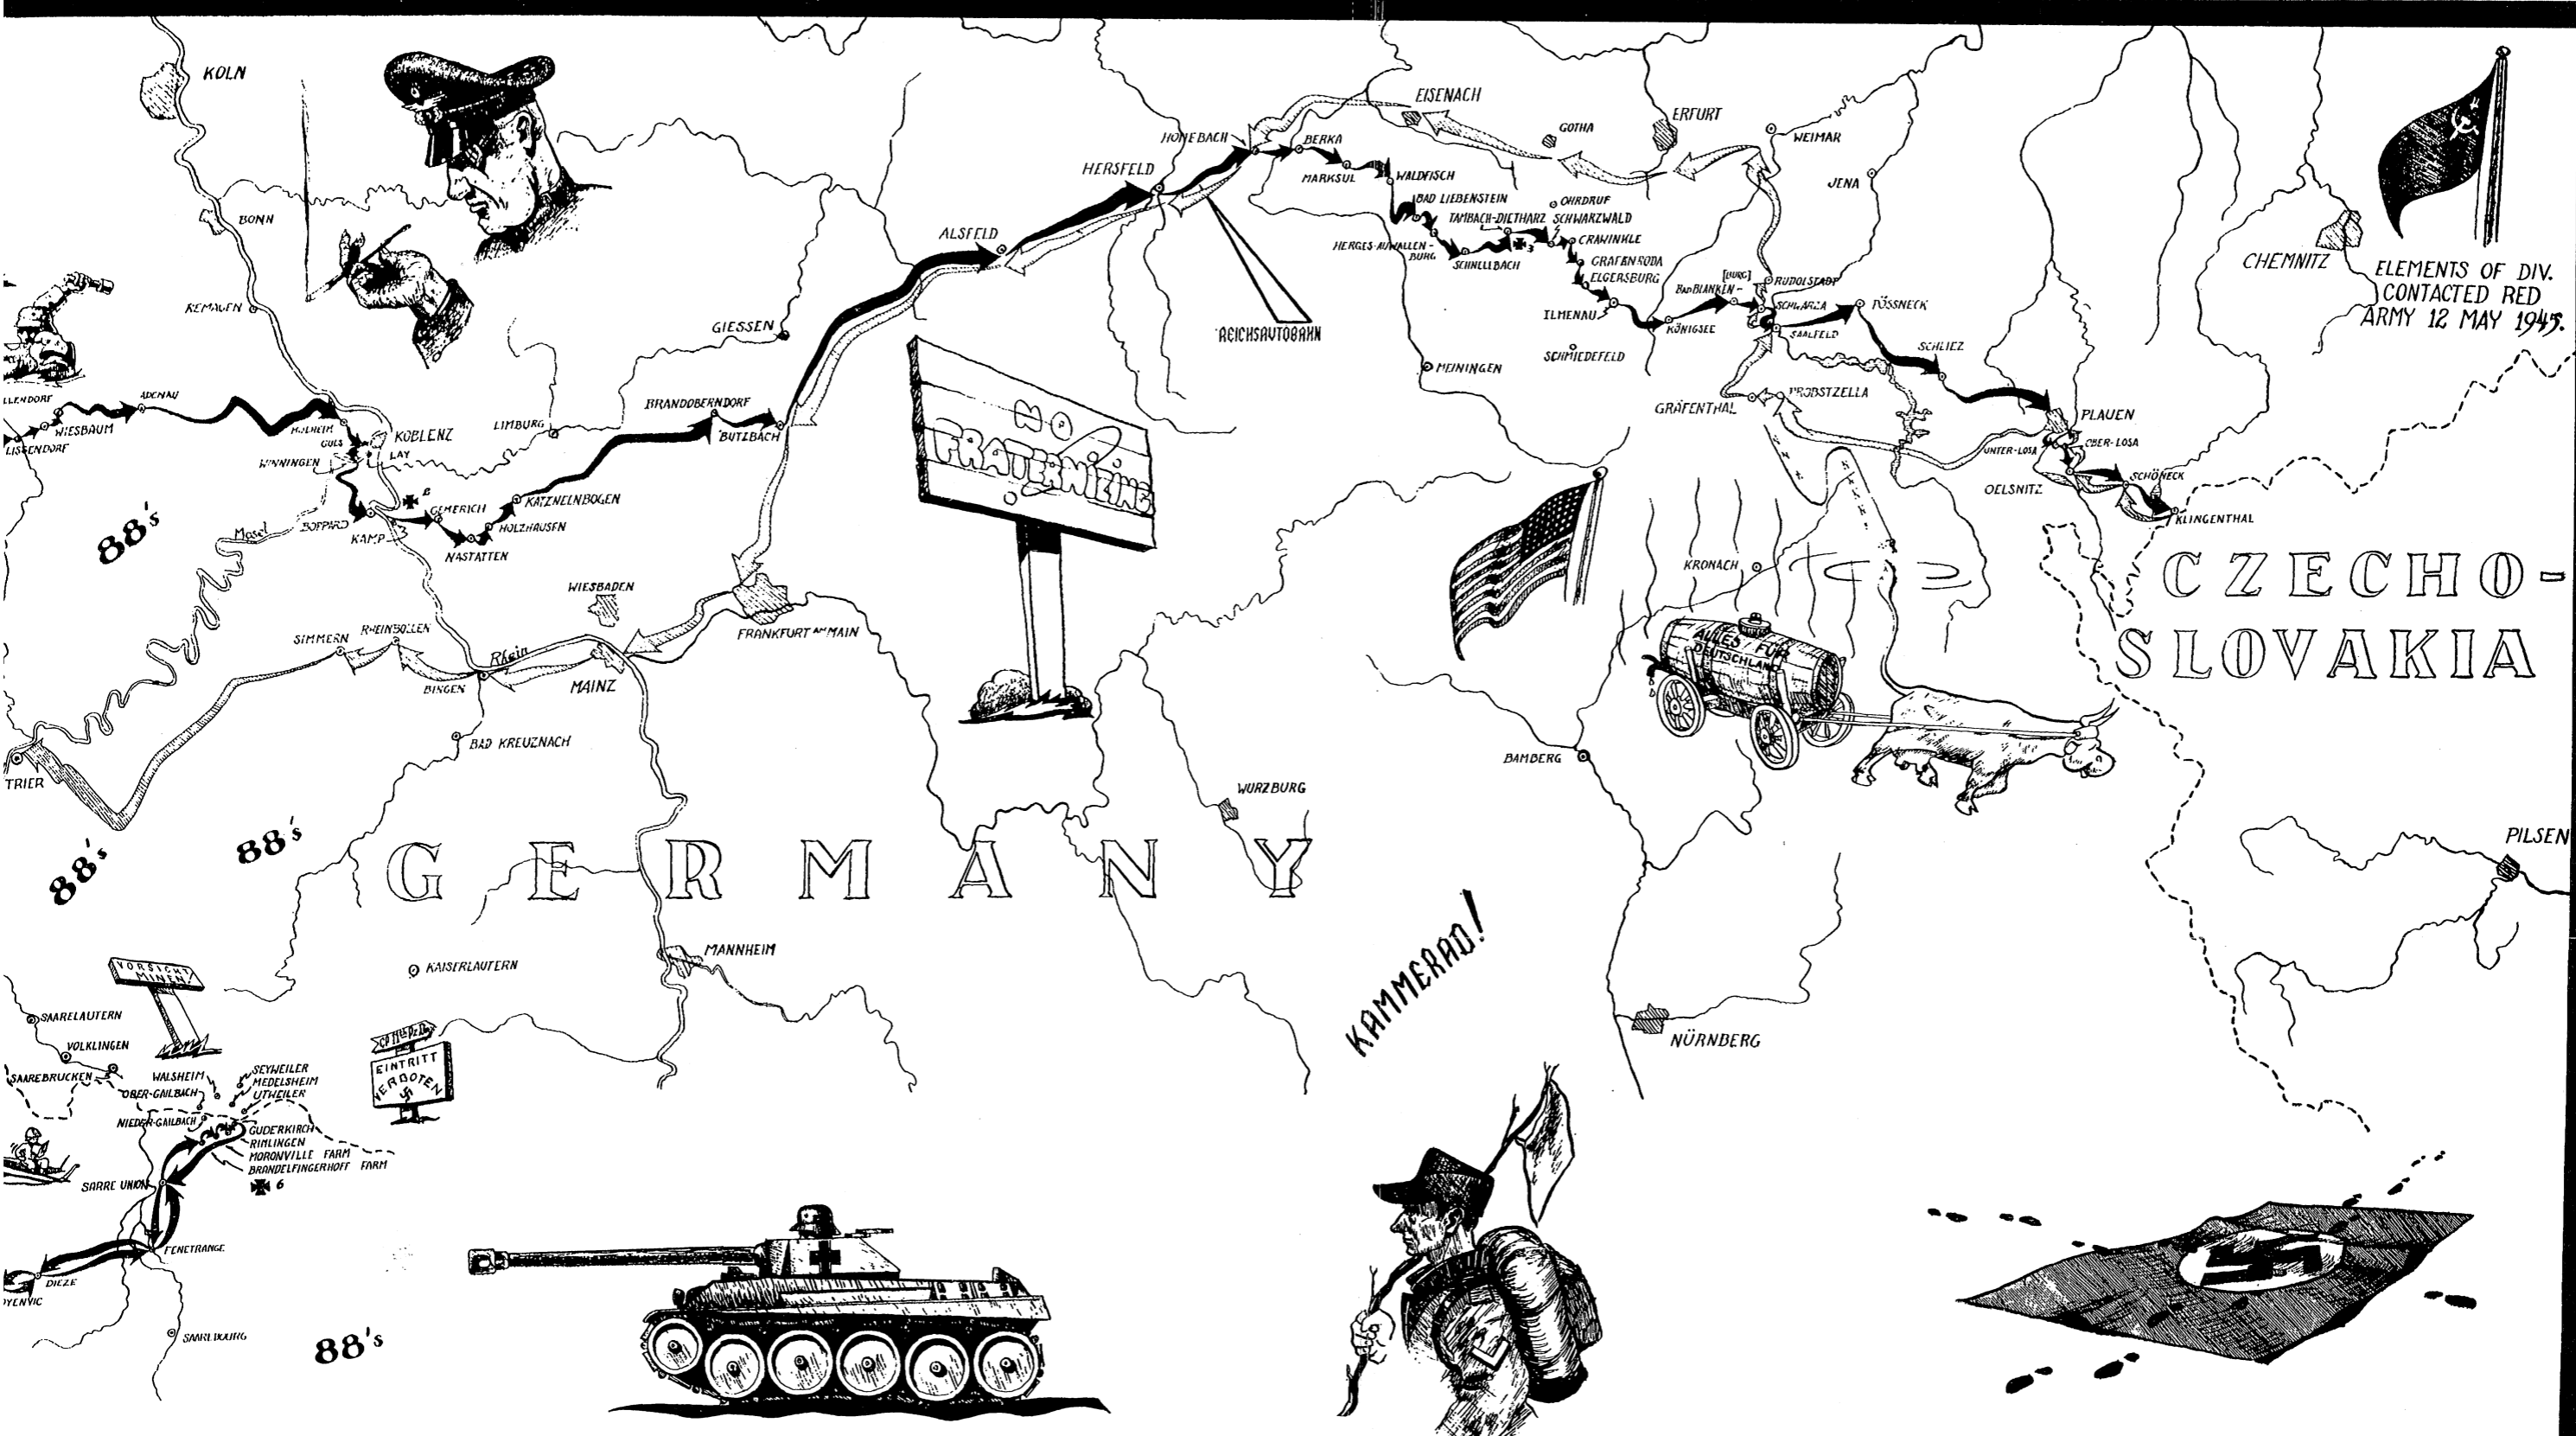

ENGLISH CHANNEL

LANDED AT ROUEN, FRANCE
1 DEC 1944.

DEPARTED FROM LE HAVRE, FRANCE
7 JUL 1945.

ELEMENTS OF DIV.
CONTACTED RED
ARMY 12 MAY 1945.

CZECHO-
SLOVAKIA

G E R M A N Y

KAMMERAD!